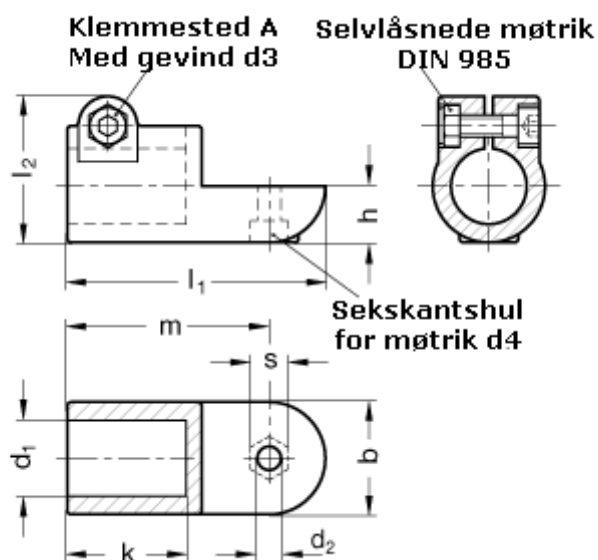

Article number: 20276B25IV2SW

Description: E+G Swivel clamp connector
GN276-B25-IV-2-SW

Measures

$b = 40$	$m = 72$
$d_1 = B25$	$s = 13$
$d_2 = 8.2$	
$d_3 = M 8$	
$d_4 = M 8$	
$k = 42.5$	
$l_1 = 92$	
$l_2 = 52.0$	